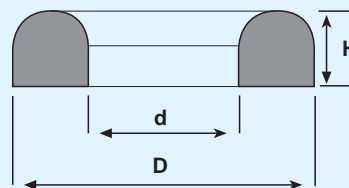

Seals for DIN Joints

(Right for the alimentar sector)

Used mixtures - shore 70 ± 5

NBR - colour: grey

EPDM - colour: black

SILICONE - colour: red/transparent

VITON - colour: sky-blue

| DN | D | d | H | DN | D | d | H |
|----|----|----|---|-----|-----|-----|---|
| 10 | 20 | 12 | 4 | 60 | 72 | 62 | 5 |
| 15 | 26 | 18 | 4 | 65 | 81 | 71 | 5 |
| 20 | 33 | 23 | 4 | 80 | 95 | 85 | 5 |
| 25 | 40 | 30 | 5 | 90 | 104 | 94 | 5 |
| 32 | 46 | 36 | 5 | 100 | 114 | 104 | 6 |
| 40 | 52 | 42 | 5 | 125 | 142 | 130 | 7 |
| 50 | 64 | 54 | 5 | 150 | 167 | 155 | 7 |